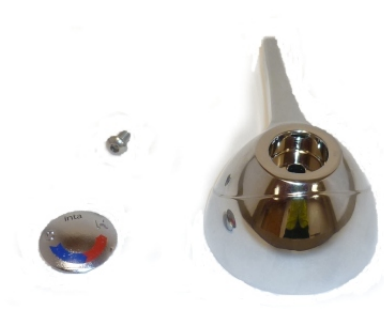

*BO900095CP - Inlet Elbow  
Connection Pack*

*BO35012/C - Handle Pack*

*BO91240/C - Wall Fixing Pack*

*BO21359/C  
Outlet Connection Pack*

*BO91169 - Thermostatic Cartridge*

Product Code	Description
BO91169	Thermostatic Cartridge
BO900095CP	Inlet Elbow Connection Pack
BO21359/C	Outlet connection Pack
BO91240/C	Wall fixing Pack
BO35012/C	Handle Pack