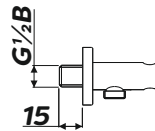

Product

PU70001CP - Puro Rinse Station with Hose & Eco Air Handset

PU70002CP - Puro Flexible Slide Rail Kit with Wall Outlet & Eco-Air Handset

PU70003CP - Puro Overhead Arm & Soaker

PU70004CP - Puro Ceiling Arm & Soaker

Additional Information

Deluxe versions available

Range of shower valves to suit

Pre-built kits available