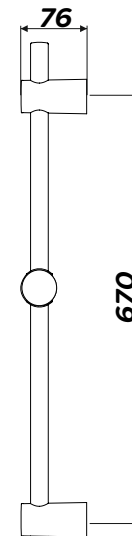

## Product

**PU70001CP - Puro Rinse Station with Hose & Eco Air Handset**

**PU70002CP - Puro Flexible Slide Rail Kit with Wall Outlet & Eco-Air Handset**

**PU70003CP - Puro Overhead Arm & Soaker**

**PU70004CP - Puro Ceiling Arm & Soaker**

**PU70001CP**

**PU70002CP**

**PU70003CP**

**PU70004CP**