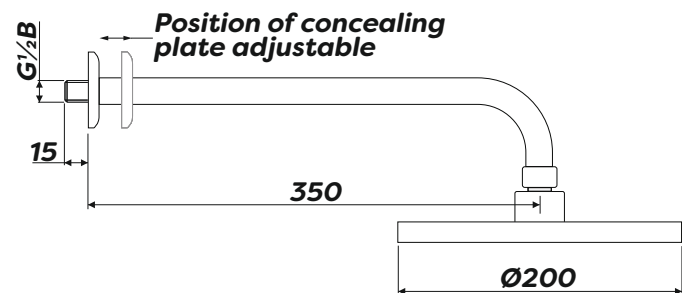

Product

PU70001CP - Puro Rinse Station with Hose & Eco Air Handset

PU70002CP - Puro Flexible Slide Rail Kit with Wall Outlet & Eco-Air Handset

PU70003CP - Puro Overhead Arm & Soaker

PU70004CP - Puro Ceiling Arm & Soaker

Additional Information

Deluxe versions available

Range of shower valves to suit

Pre-built kits available