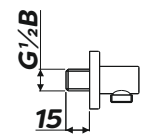

Product

PU70001CP - Puro Rinse Station with Hose & Eco Air Handset

PU70002CP - Puro Flexible Slide Rail Kit with Wall Outlet & Eco-Air Handset

PU70003CP - Puro Overhead Arm & Soaker

PU70004CP - Puro Ceiling Arm & Soaker

PU70002CP

Additional Information

Deluxe versions available

Range of shower valves to suit

Pre-built kits available