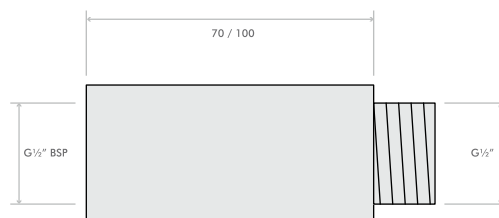

Wall Elbow and Extensions

wall extension
ID0062

wall extension

description	code
wall extension 1/2" M x 1/2" BSP 70mm	ID0062
wall extension 1/2" M x 1/2" BSP 100mm	ID0063

bib tap wall elbow
ID0061

bib tap wall elbow

description	code
bib tap wall elbow	ID0061