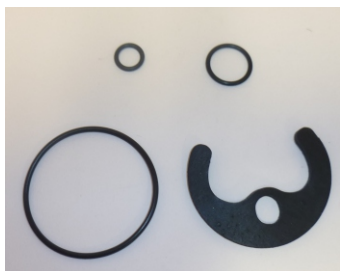

IR06530020 - Battery Box cw Batteries and Fixing Kit

IR07270020 - Touch Sensor

IR07099159 - Nut

IR07210017 - Seal Kit

IR07230002 - Solenoid Unit cw Diaphragm

IR07280007 - Fixing Bracket

IR07231001 - Solenoid Housing cw Filter and 10mm Spigot Adaptor

IR07099158 - Threaded Rod for Deck Mounting

IR200000 - 5m Extension Cable (M x F)
(Accessory, not part of Standard Spec)

Product Code	Description
IR07231001	Solenoid Housing Kit
IR06530020	Battery Box
IR07270020	Touch Sensor
IR200000	5m Extension Cable Accessory (M x F)
IR07280007	Fixing Bracket
IR07230002	Solenoid Unit cw Diaphragm
IR07210017	Seal Kit
IR07099159	Nut for Deck Mounting Thread
IR07231001	Solenoid Housing Kit