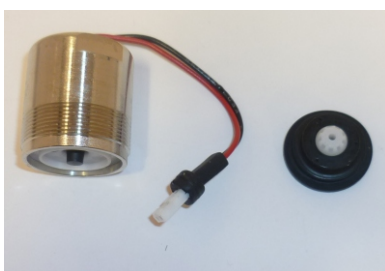

IR06530020 - Battery Box cw Batteries and Fixing Kit

IR07270020 - Touch Sensor

IR07099159 - Nut

IR07210017 - Seal Kit

IR07230002 - Solenoid Unit cw Diaphragm

IR07280007 - Fixing Bracket

IR07231001 - Solenoid Housing cw Filter and 10mm Spigot Adaptor

IR07099158 - Threaded Rod for Deck Mounting

IR200000 - 5m Extension Cable (M x F)
(Accessory, not part of Standard Spec)

Product Code	Description
IR07231001	Solenoid Housing Kit
IR06530020	Battery Box
IR07270020	Touch Sensor
IR200000	5m Extension Cable Accessory (M x F)
IR07280007	Fixing Bracket
IR07230002	Solenoid Unit cw Diaphragm
IR07210017	Seal Kit
IR07099159	Nut for Deck Mounting Thread
IR07231001	Solenoid Housing Kit