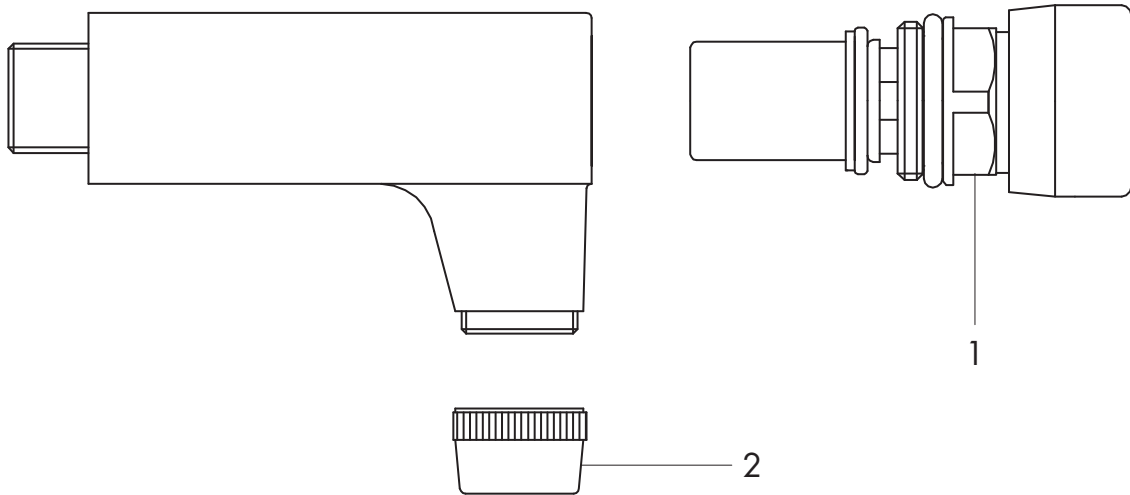

## NC170CP Wall Mounted Non Concussive Tap

| Item | Part No   | Description                       |
|------|-----------|-----------------------------------|
| 1    | NC300CP   | Cartridge - 15 sec. @ 1 bar       |
| 2    | ID - 0018 | Anti-splash nozzle female - M22x1 |