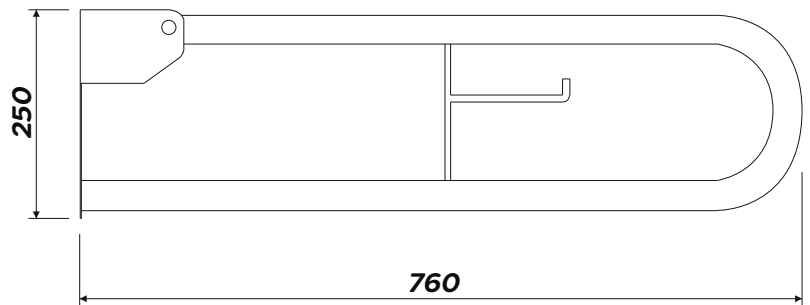

## Product

- GR30032WH - 300mm Grab Rail 32mm Diameter (White)
- GR30032BL - 300mm Grab Rail 32mm Diameter (Blue)
- GR45032WH - 450mm Grab Rail 32mm Diameter (White)
- GR45032BL - 450mm Grab Rail 32mm Diameter (Blue)
- GR60032WH - 600mm Grab Rail 32mm Diameter (White)
- GR60032BL - 600mm Grab Rail 32mm Diameter (Blue)
- GR80035HWH - 800mm Grab Rail 32mm Diameter with Toilet Roll Holder (White)
- GR80035HBL - 800mm Grab Rail 32mm Diameter with Toilet Roll Holder (Blue)

## Additional Information

*Ideal for high use less able facilities*

*Durable powder coated finish*

*32mm diameter*

*Mild steel construction*

*Welded flanges*

*Complies with BS8300*

*Max load if 120Kg*