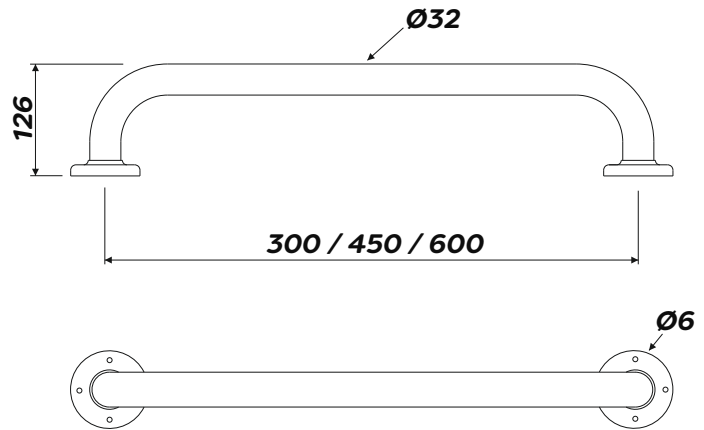

Grab Rail

Hinged Support Rail