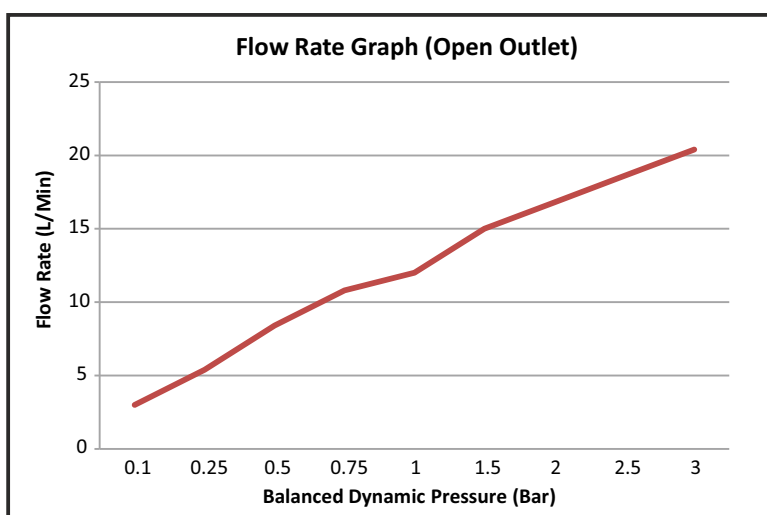

DESCRIPTION :	TRADE-TEC OPTIMO COOL SINGLE OUTLET BAR SHOWER WITH KIT
CODE:	TR20017CP
MIN OPERATING PRESSURE (dynamic):	0.2 BAR
MAX OPERATING PRESSURE (static):	5 BAR
INLET CONNECTIONS:	15MM FAST FIX

- **THERMOSTATIC CONTROL**
- **ANTI-SCALD FAIL SAFE TECHNOLOGY**
- **WRAS & TMV2 APPROVED**
- **FAST FIX BRACKETS FOR QUICK INSTALLATION**
- **ADJUSTABLE FIXING POINTS FOR RISER**
- **5 YEAR WARRANTY**
- **SUPPLIED IN BOX QUANTITIES OF 4**