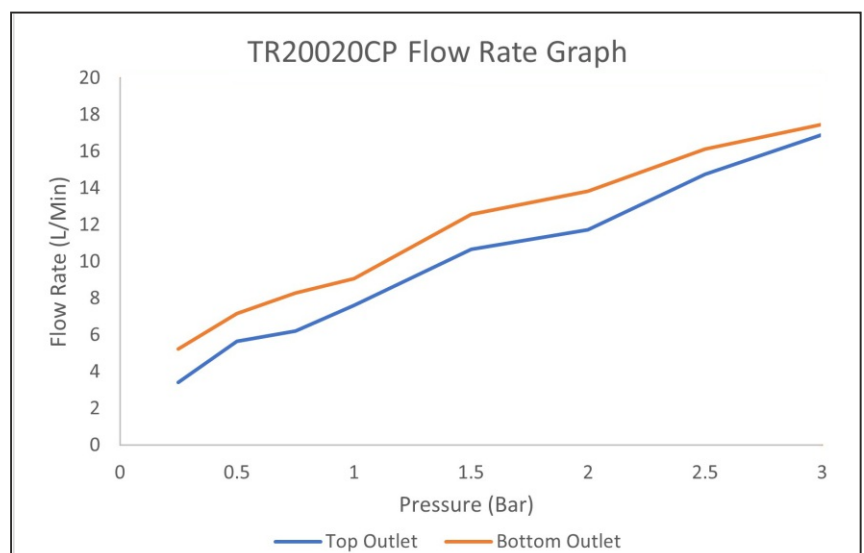

DESCRIPTION:

TRADE-TEC OPTIMO DUAL
OUTLET THERMOSTATIC
SHOWER WITH TELESCOPIC
RISER, OVERHEAD SOAKER
& MULTI-FUNCTION HANDSET
- INC FAST FIX BRACKETS

CODE:

TR20020CP

MIN OPERATING PRESSURE (dynamic): 1 BAR

MAX OPERATING PRESSURE (static): 5 BAR

INLET CONNECTIONS: 15MM FAST FIX

- **THERMOSTATIC CONTROL**
- **ANTI-SCALD FAIL SAFE TECHNOLOGY**
- **FAST FIX BRACKETS FOR QUICK INSTALLATION**
- **ADJUSTABLE TELESCOPIC RISER**
- **5 YEAR WARRANTY**
- **WRAS APPROVED - VALVE ONLY**
- **KIWA REGULATION 4 APPROVED - VALVE ONLY**
- **SUPPLIED IN BOX QUANTITIES OF 3**