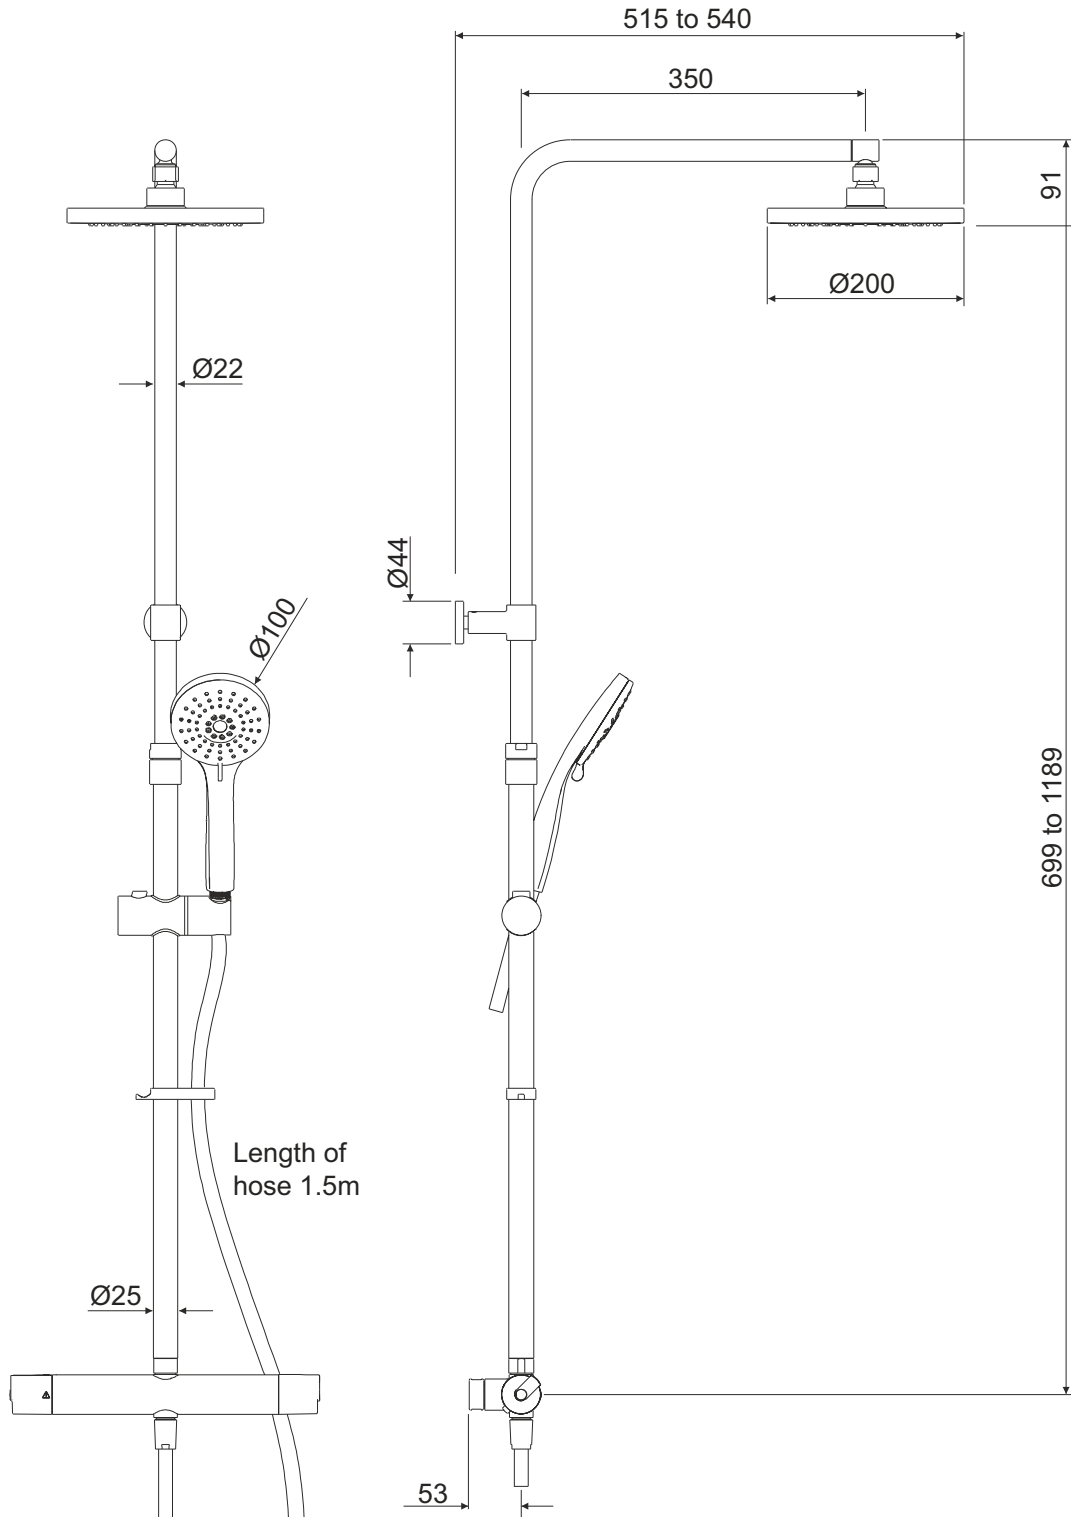

DESCRIPTION:

TRADE-TEC OPTIMO DUAL
OUTLET THERMOSTATIC
SHOWER WITH TELESCOPIC
RISER, OVERHEAD SOAKER
& MULTI-FUNCTION HANDSET
- INC FAST FIX BRACKETS

CODE:

TR20020CP

MIN OPERATING PRESSURE (dynamic): 1 BAR

MAX OPERATING PRESSURE (static): 5 BAR

INLET CONNECTIONS: 15MM FAST FIX

- **THERMOSTATIC CONTROL**
- **ANTI-SCALD FAIL SAFE TECHNOLOGY**
- **FAST FIX BRACKETS FOR QUICK INSTALLATION**
- **ADJUSTABLE TELESCOPIC RISER**
- **5 YEAR WARRANTY**
- **WRAS APPROVED - VALVE ONLY**
- **KIWA REGULATION 4 APPROVED - VALVE ONLY**
- **SUPPLIED IN BOX QUANTITIES OF 3**

Valve Only

Valve Only