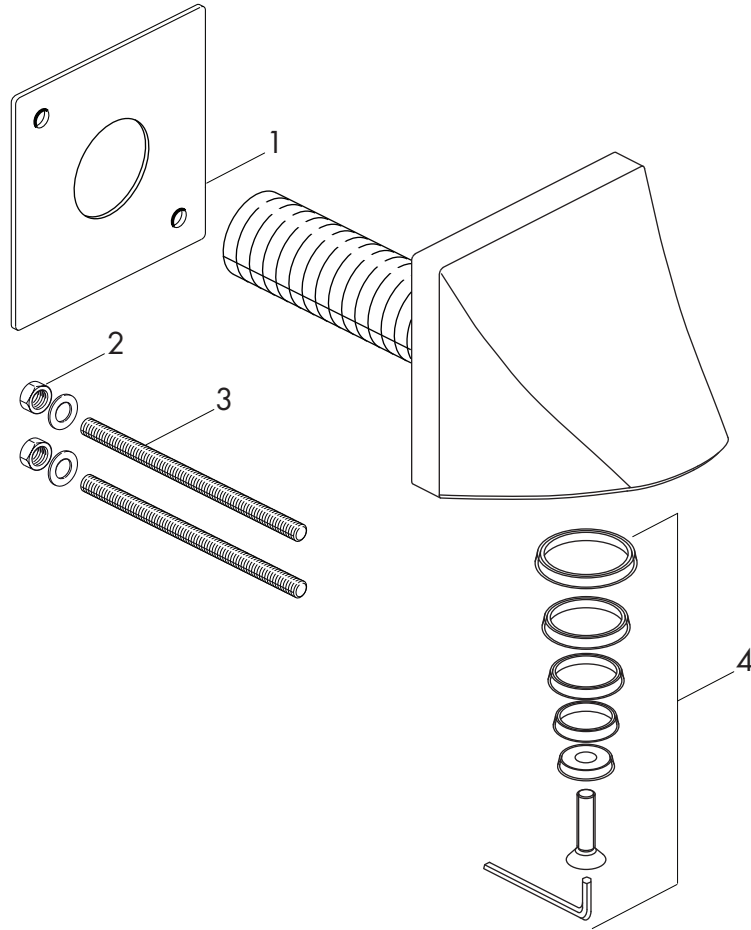

## VR995CP Anti-Ligature Shower Head

Item	Part No.	Qty	Description
1	VR007	1	Back plate
2		2	M6 nut and washer
3		2	M6 stud
4		1	5 shower rings, locking screw & Allen key