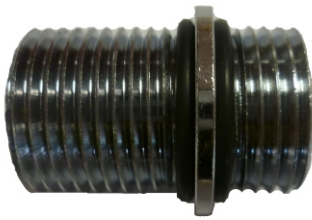

Part code - 2 X Fixing screws and
2 X wall plugs

Part Code - Rear entry adaptor

Part Code - Chrome nut and plastic olive

Part Code - Bottom entry adaptor

Part Code - Entry Blank

Part Code - Brass wall fixing plate

Part Code - Spray Plate, Bolt
and Cap

Product Code	Description
	Fixing Screws And Wall Plugs
	Rear Entry Adaptor
	Chrome Nut and Plastic Olive
	Bottom Entry Adaptor
	Entry Blank
	Brass Wall Fixing Plate
	Spray Plate, Bolt and Cap